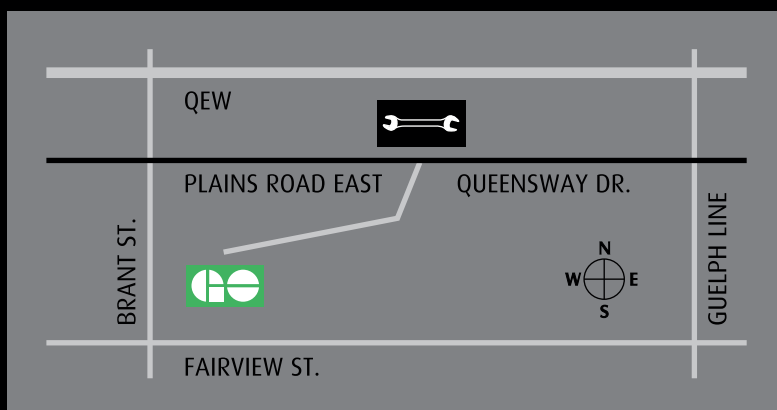

## 905-634-0040

**ALL STAFF OF  
ST. JOSEPH'S HEALTHCARE  
RECEIVE 15% OFF  
LABOUR  
UPON PRESENTING THEIR I.D. BADGE**

Visit Us At:

**MEAutomotive.com • mea@bellnet.ca**

2209 Plains Road East | Burlington, Ontario | L7R 3R3